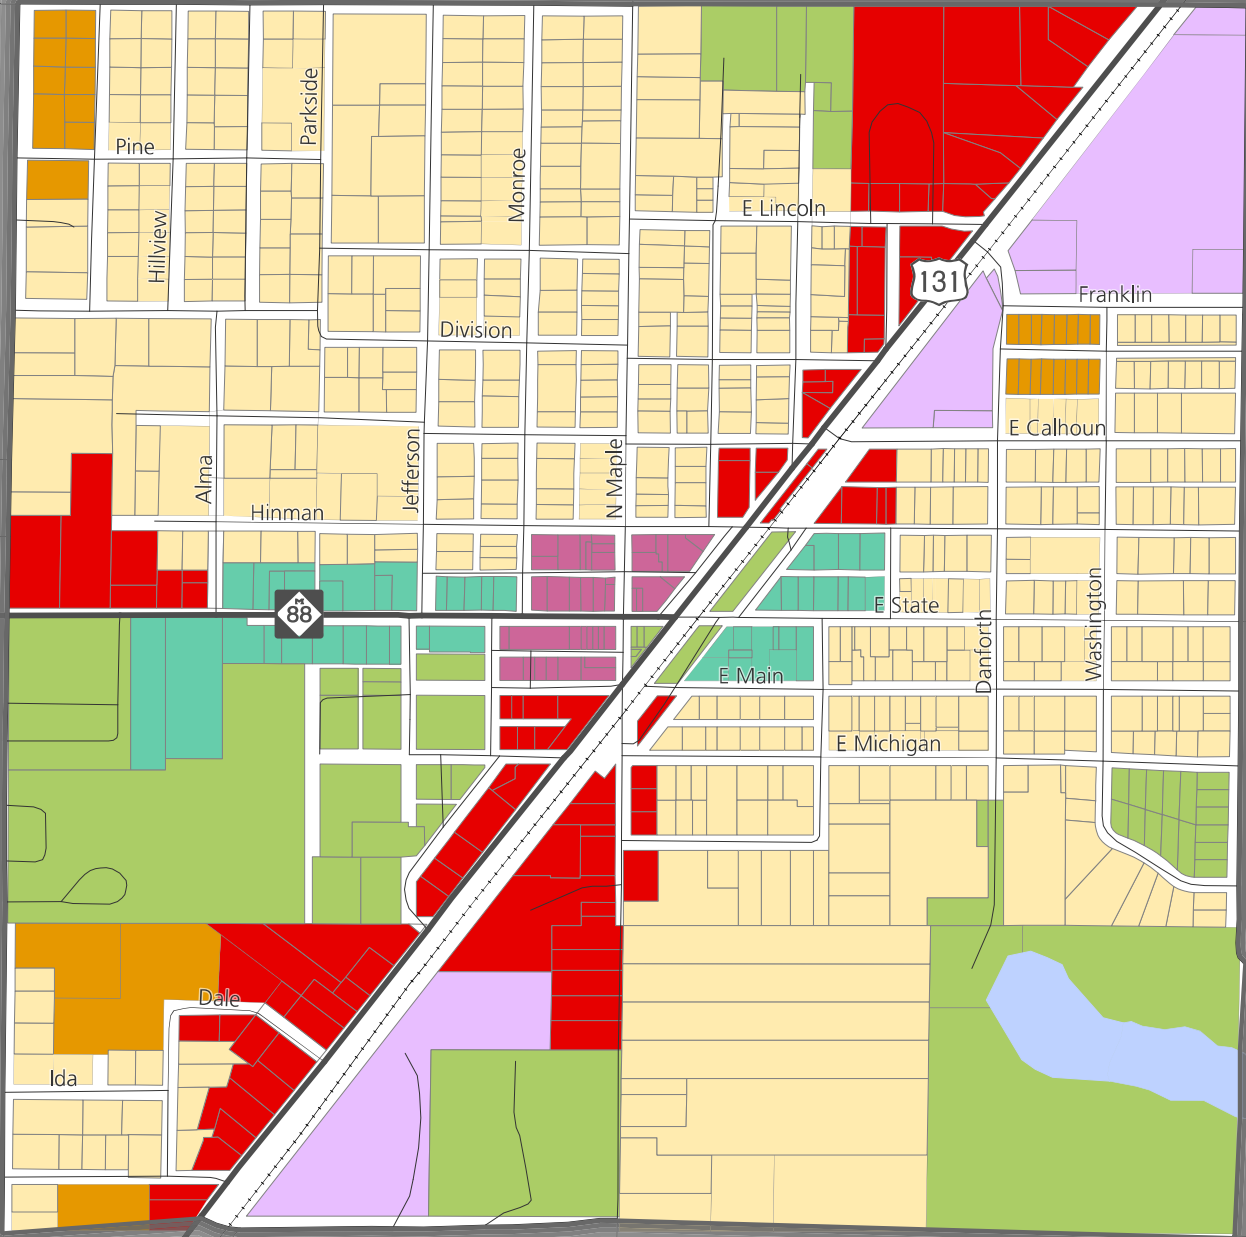

ZONING

66

MANVELONA TOWNSHIP